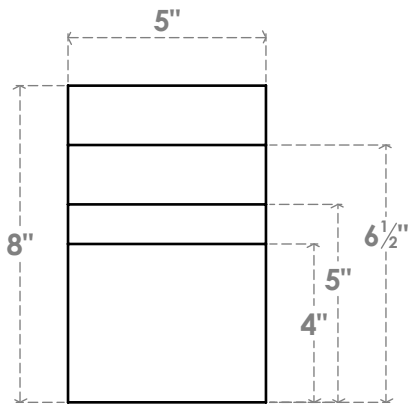

RFTP05X08X36MON

5"W X 8"H X 36"L MONTEREY ARCHITECTURAL GRADE PVC RAFTER TAIL

SIDE PROFILE

FRONT PROFILE

ISOMETRIC

EKENA MILLWORK
 2300 WEST MAIN ST.
 CLARKSVILLE, TX 75426
 TOLL FREE: 866-607-0453
 WWW.EKENAMILLWORK.COM