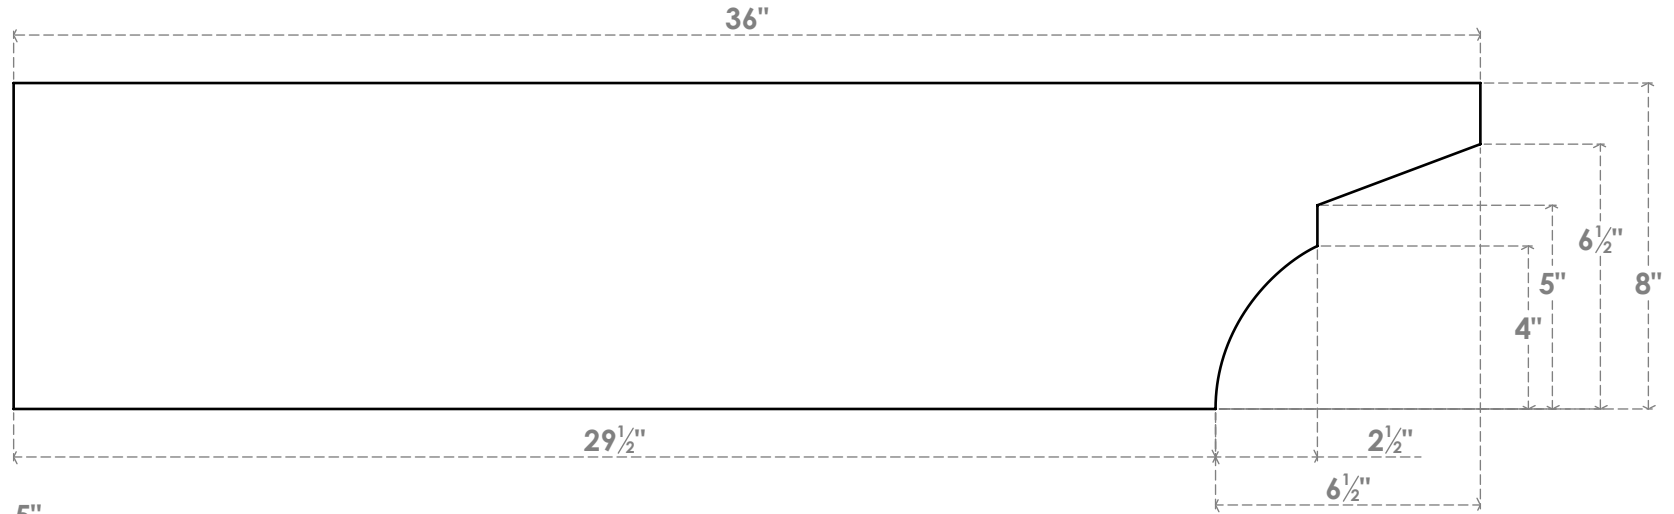

RFTP05X08X36MON

5"W X 8"H X 36"L MONTEREY ARCHITECTURAL GRADE PVC RAFTER TAIL

SIDE PROFILE

FRONT PROFILE

ISOMETRIC

EKENA MILLWORK
 2300 WEST MAIN ST.
 CLARKSVILLE, TX 75426
 TOLL FREE: 866-607-0453
 WWW.EKENAMILLWORK.COM